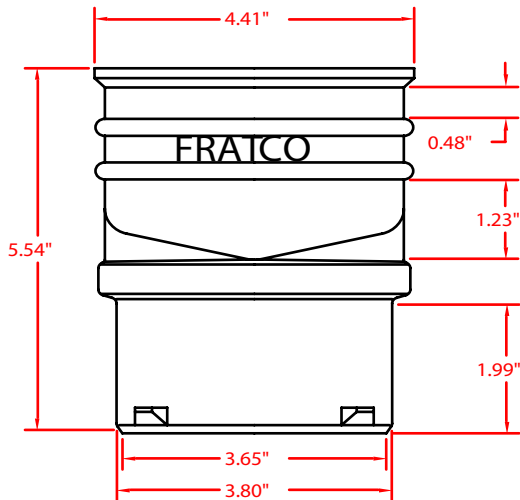

FITTING NUMBER

40046100

FITTING
**LARGE DOWNSPOUT
 ADAPTER (3" X 4")**

SIZE
4"

MEASUREMENTS

PART WEIGHT

78 grams (+/- 8 grams)

PART WALL DISTRIBUTION

.07"

These specifications are held in standard according to ASTM F667 - Standard Specification for Polyethylene Plastics Pipe and Fittings material.