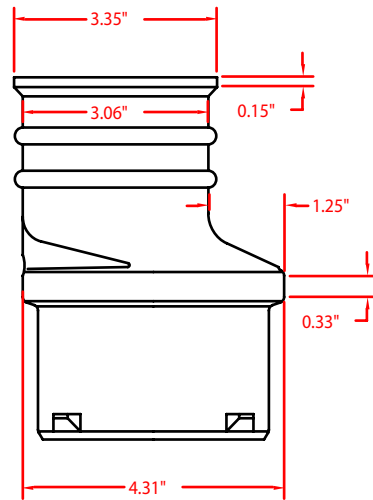

FITTING NUMBER

40046100

FITTING
**LARGE DOWNSPOUT
 ADAPTER (3" X 4")**

SIZE
4"

MEASUREMENTS

PART WEIGHT

78 grams (+/- 8 grams)

PART WALL DISTRIBUTION

.07"

These specifications are held in standard according to ASTM F667 - Standard Specification for Polyethylene Plastics Pipe and Fittings material.