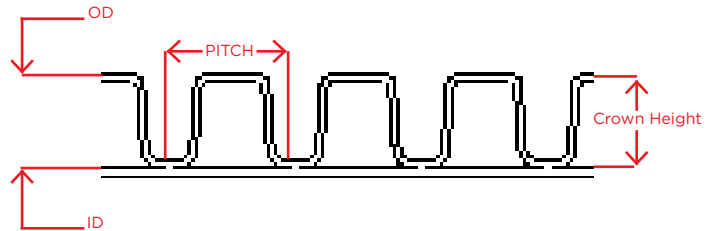

PRODUCT	
TRUFLO	
MATERIAL	SIZE
R SERIES	4"

MATERIALS:

Fratco 4" TRU FLO products are produced with 100% Recycled High Density Polyethylene resin.

CROSS SECTION DIAGRAM:

PHYSICAL PIPE DIMENSIONS:

Nominal Diameter	ID	OD	Crown Height	Pitch	Pipe Weight (Per Foot: Grams / Pounds)	Perforation Type	Available Lengths (In Feet)
4" (Tru-Flo)	4.01"	4.70"	0.295"	.647"	132 g / 0.29 lbs	Class 2	100' 250'